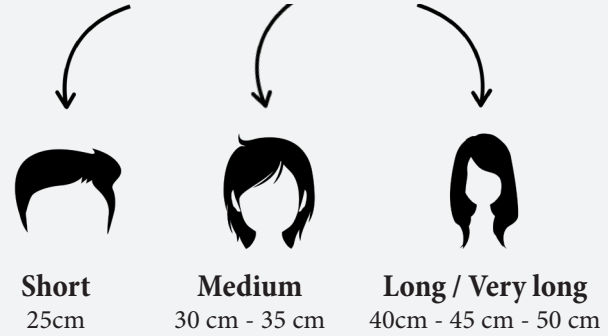

EXALTO

We have two ranges of products :

BASIC

Circumference : 52cm

Density : 200-220 cm2

Lower Prices

PREMIUM

Circumference : 54cm

3 types of length :

Short hair : 25cm

Medium hair : 30 ou 35 cm

Long & very long hair : 40 cm & more

Different choices of color :

3	6.34	9
4/5	7/8	10
6	8/9	Blanc

Without beard

With beard

CHOOSE YOUR HEAD

1

DENSITY

2

LENGTH

3

COLOR

4