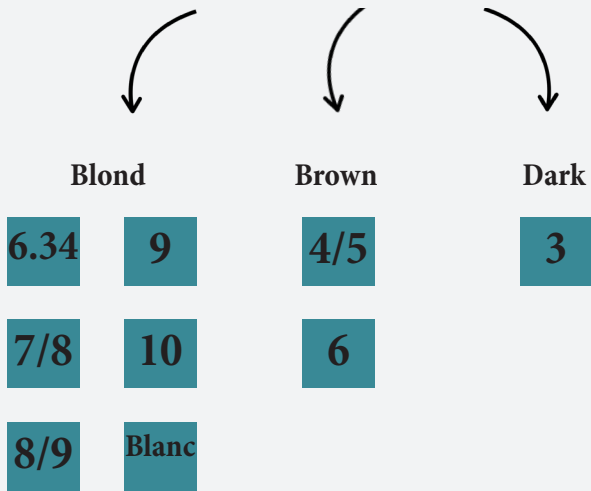

Density : 220-240 cm2

Higher prices

including 28 different training heads,
specialized in :

Uncurl

Cutting

Coloring

Hairstyling

Men
cutting

3 types of length :

Short hair : 25cm

Medium hair : 30 ou 35 cm

Long & very long hair : 40 cm & more

Different choices of color :

3	6.34	9
4/5	7/8	10
6	8/9	Blanc

Without beard

With beard

CHOOSE YOUR HEAD

1

DENSITY

2

LENGTH

3

COLOR

4

IMPLANTATION

5

HAIR TYPE