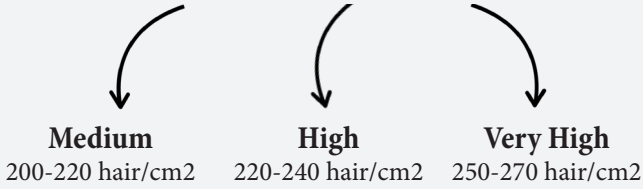

EXALTO

We have two ranges of products :

BASIC

Circumference : 52cm

Density : 200-220 cm2

Lower Prices

PREMIUM

Circumference : 54cm

Density : 220-240 cm2

Higher prices

including 28 different training heads,
specialized in :

Uncurl

Cutting

Coloring

Hairstyling

Men
cutting

3 types of length :

Short hair : 25cm

Medium hair : 30 ou 35 cm

Long & very long hair : 40 cm & more

Different choices of color :

3	6.34	9
4/5	7/8	10
6	8/9	Blanc

Without beard

With beard

CHOOSE YOUR HEAD

1

DENSITY

2

LENGTH

3

COLOR

4